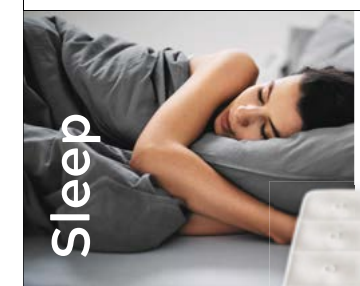

- Double effect due to warmth and support function
- Ideal for stabilising of the knee joint
- Suitable for left and right

Sleep

**Magnetic mats for bed or sofa**  
with 12 magnets approx 58 cm x 43 cm  
F-4510 €89/£85