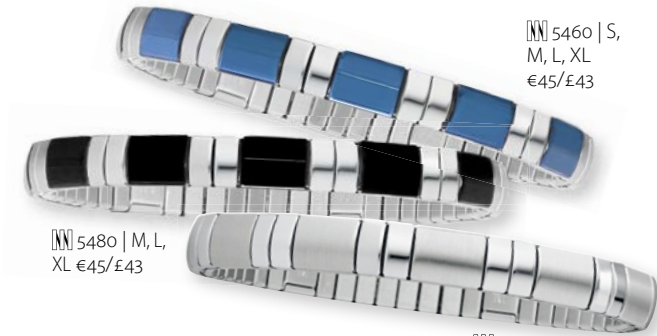

**Steel, Lava beads**  
5491 | M-XL €49/£47

Neodymium Magnets -  
concentrated power  
that is characterized by  
strength and  
long-lasting durability.

MAGNETIX Wellness GmbH, Adam-Opel-Str. 7-11, 60386 Frankfurt am Main

4953 | S,  
M, L, XL,  
XXL €29/£28

5312  
€29/£28

5459 | P  
€25/£24

1021 | S, M,  
L, XL, XXL  
€35/£33

5475  
€35/£33

5458 | P  
€25/£24

# STRONG EFFECT

5460 | S,  
M, L, XL  
€45/£43

5480 | M, L,  
XL €45/£43

183 | S, M, L,  
XL, XXL €27/£26

5165 | M, L,  
XL, Cu\*\*  
€33/£31

4800  
16-22 Cu\*\*  
€19/£18

4377  
16-22  
Cu\*\*  
€27/£26

4917 | 17-22  
€29/£28

5167 | M, L,  
XL, XXL Cu\*\*  
€45/£43

\*\* With copper.

4708 | S,  
M, L, XL  
€29/£28

5320 | S,  
M, L, XL  
€29/£28

5473  
M-L,  
XL-XXL  
€55/£52

5474  
M-L,  
XL-XXL  
€55/£52

5436 | 16-23  
€23/£22

5435 | 16-23  
€23/£22